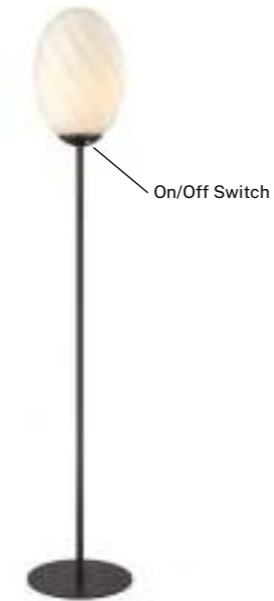

Twist floor lamp egg
Black
Art. 739486

Size: Ø25 cm, H145 cm
Material: Glass Ø25, metal
Color: Opal, black
Socket: E27, Max 40W, excl.
Cable: 200 cm textile