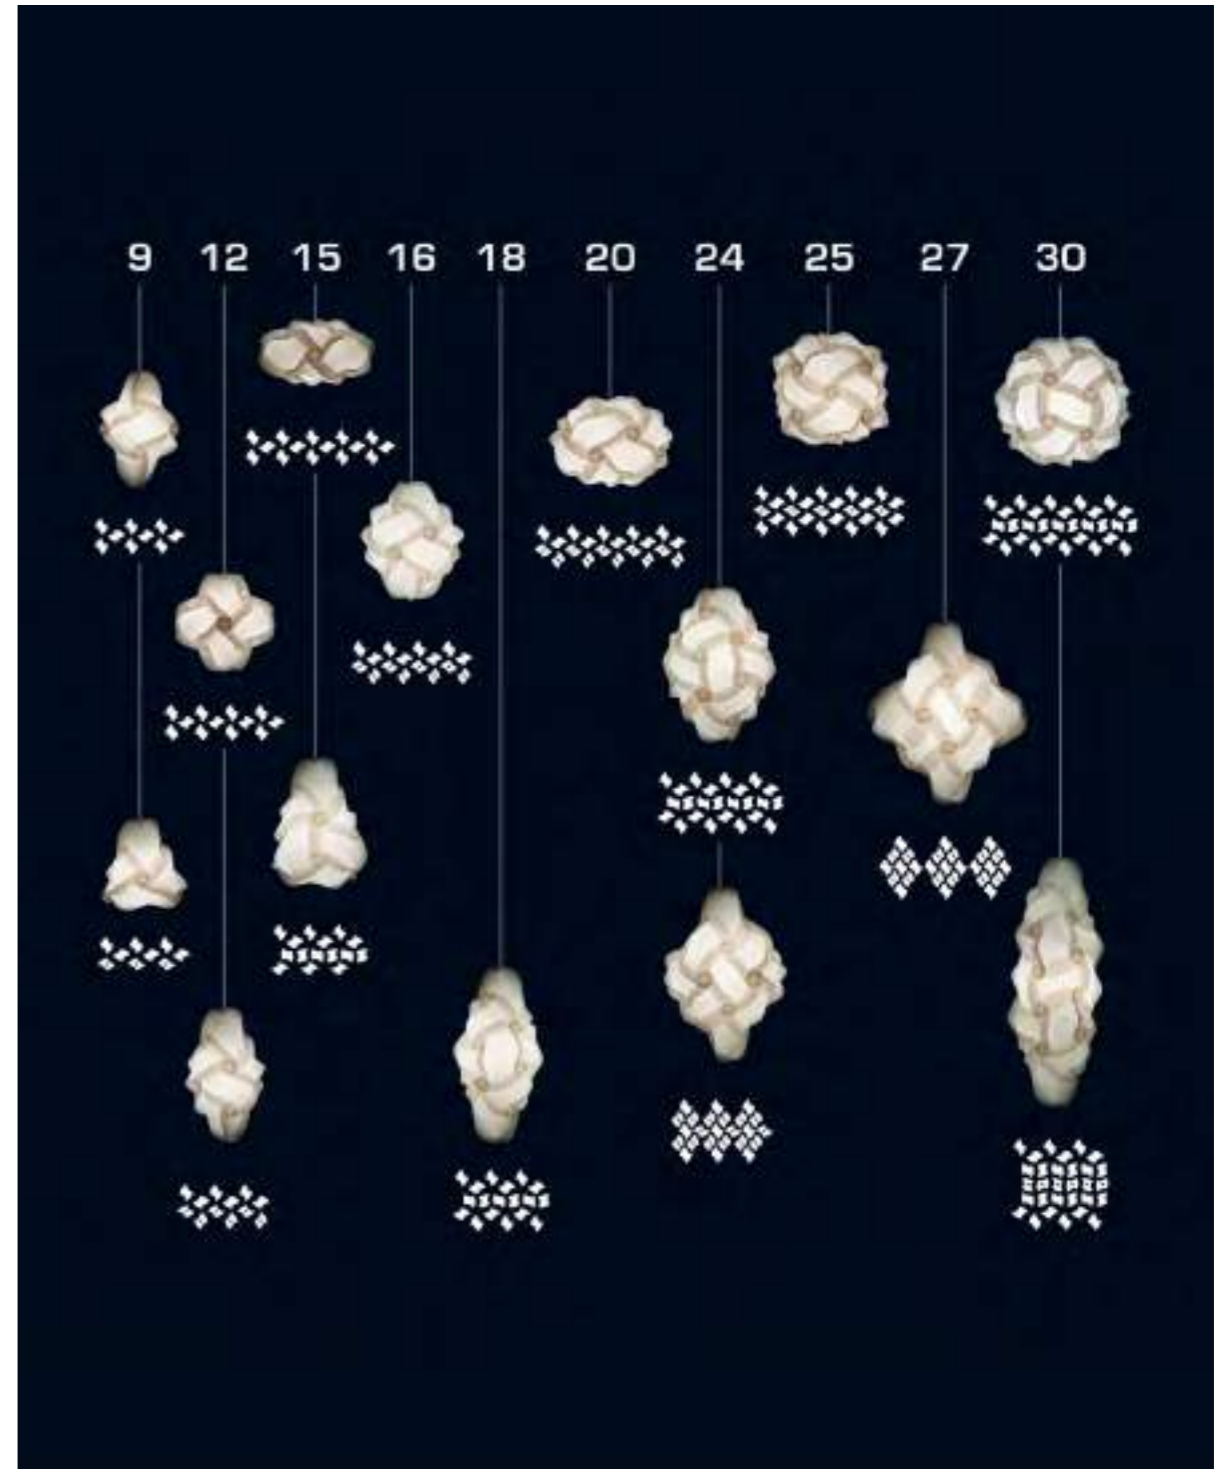

IQlight® - The Variations

22+ variants with just 1 module

IQlight® is a self assembly lighting system made up of interlocking quadrilaterals. Lamps of various shapes and sizes can be constructed by linking together the identical elements. The standard IQlight® pack contains 30 modules.