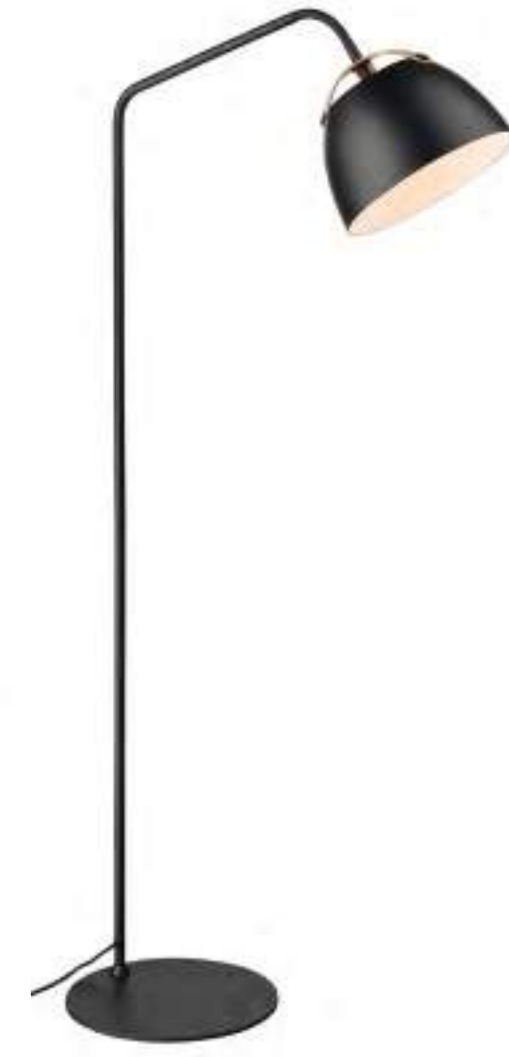

Oslo floor lamp Ø24
White
Art. 735037

Size: Ø24 cm, H140 cm
Material: Metal, oak wood
Color: White
Socket: E27, Max 40W
Cable: 150 cm textile

Oslo pendant Ø16
Black
Art. 734764

Size: Ø16 cm, H13 cm
Material: Metal, oak wood
Color: Black
Socket: GU10, Max 40W
Cable: 250 cm textile

Oslo pendant Ø24
Black
Art. 734825

Size: Ø24 cm, H19 cm
Material: Metal, oak wood
Color: Black
Socket: E27, Max 40W
Cable: 250 cm textile

Oslo pendant Ø40
Black
Art. 734887

Size: Ø40 cm, H31 cm
Material: Metal, oak wood
Color: Black
Socket: E27, Max 40W
Cable: 250 cm textile

Oslo floor lamp Ø24
Black
Art. 735044

Size: Ø24 cm, H140 cm
Material: Metal, oak wood
Color: Black
Socket: E27, Max 40W
Cable: 150 cm textile

Woods

A family of pendant lamps with an organic shape and a variable pattern on the glass. The geometry is inspired by the pinecones of the stone pine, found in the woods of South Europe.