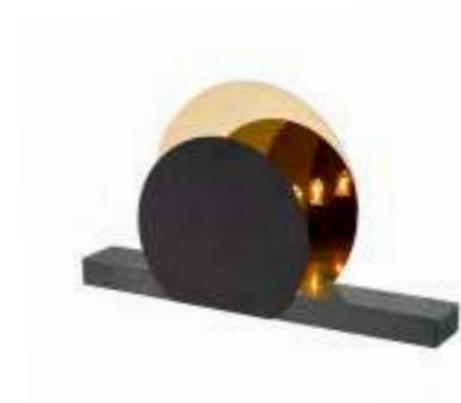

Marble Eclipse

Throughout history, eclipses have inspired fascination and even fear. In the Marble Eclipse lamp, a combination of marble for the base (in three different finishes) and simple metal elements with matte and reflective surfaces were used to create pleasant lighting effects and a welcoming atmosphere.

NEW

Marble Eclipse
Green
Art. 740505

Size: Ø25, H20 cm, L36cm
Material: Marble, metal
Color: Green
Socket: G9, Max 28W excl.
Cable: 200cm textile