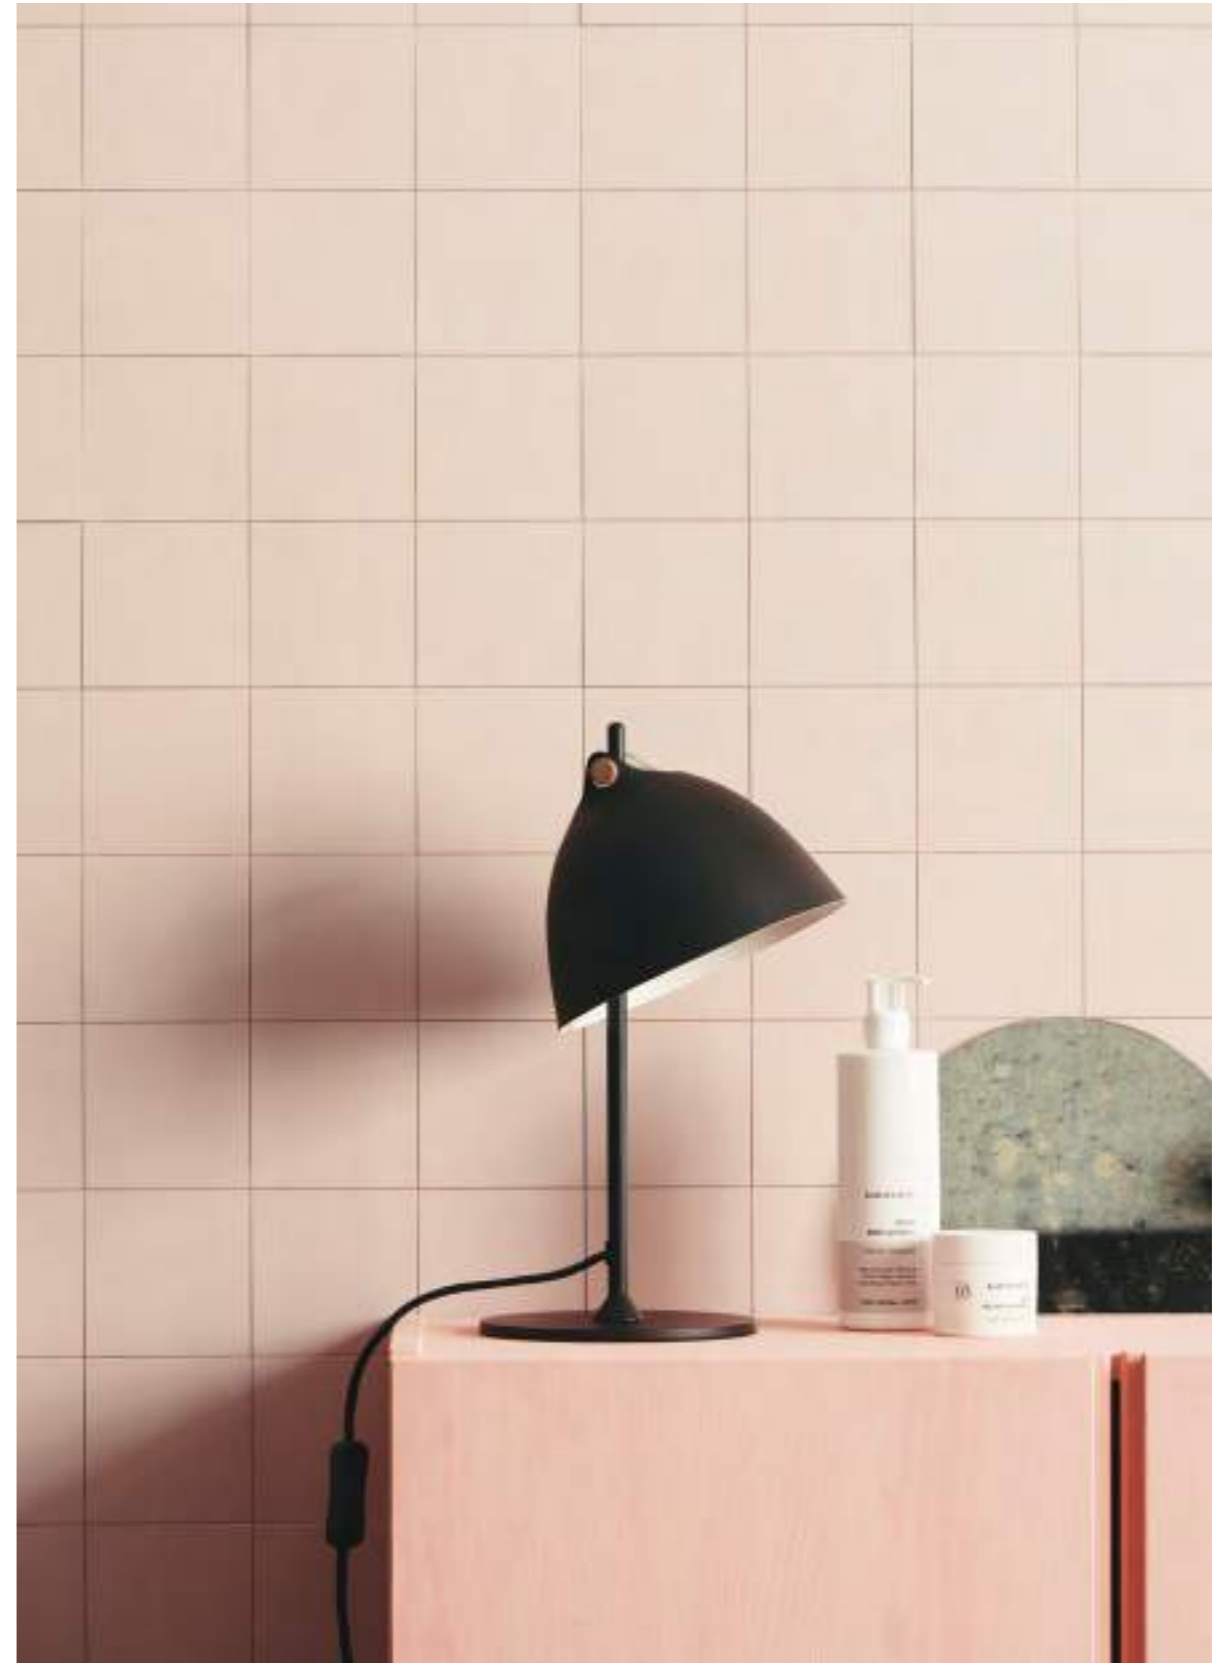

Århus table lamp Ø18

Grey
Art. 737949

Size: Ø18 cm, H35 cm
Material: Metal, mahogany
Color: Grey
Socket: G9, Max 28W
Cable: 150 cm textile

Århus table lamp Ø18

Black
Art. 737932

Size: Ø18 cm, H35 cm
Material: Metal, mahogany
Color: Black
Socket: G9, Max 28W
Cable: 150 cm textile