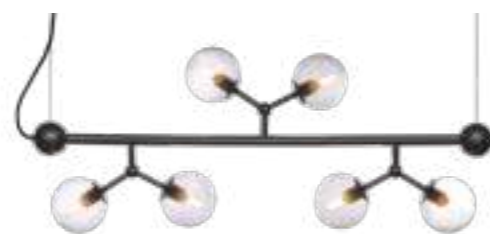

*ADJUSTABLE
TUBE/ARMS