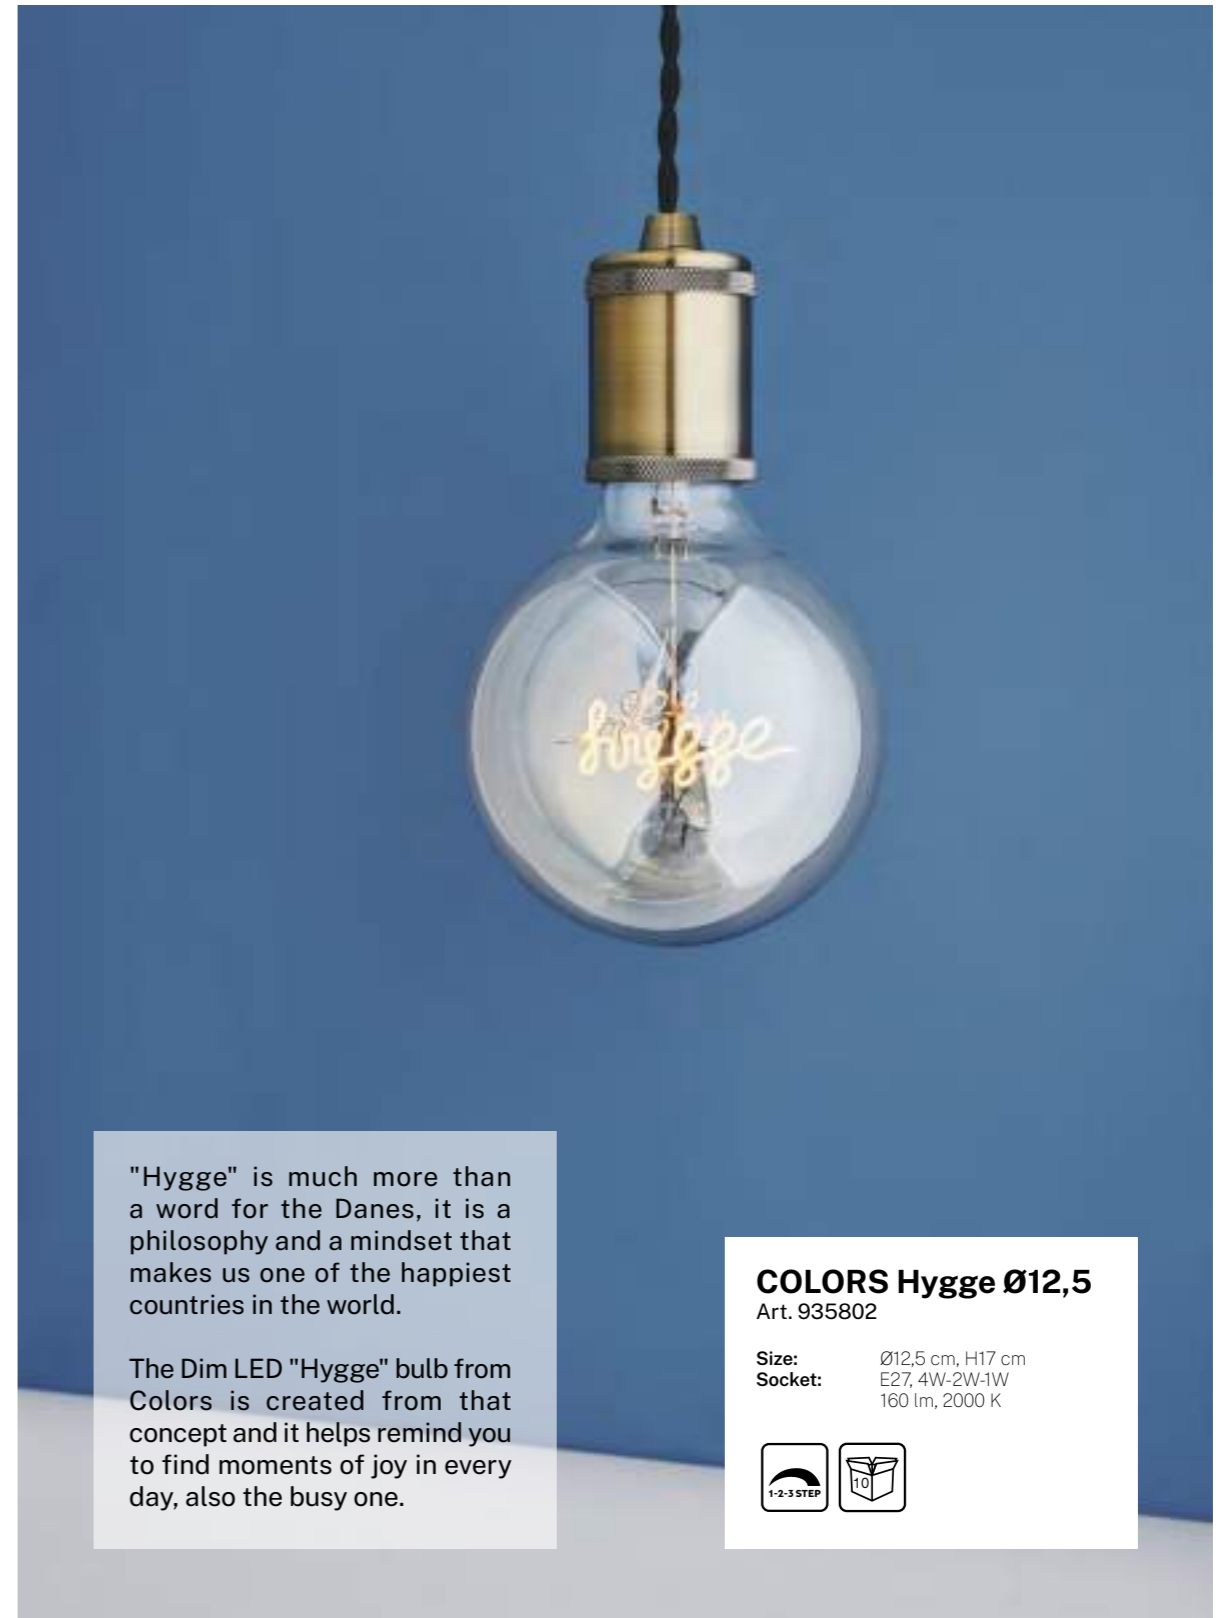

Size: Ø12,5 cm, H19 cm
Socket: E27, 2W
130 lm, 1800 K

COLORS Dim LED Facet Mini Globe
Art. 936229

Size: Ø10 cm, H13 cm
Socket: E27, 5W, -2,5W, -1W
40-200 lm, 1800 K

COLORS Dim LED Facet Globe
Art. 936236

Size: Ø12,5 cm, H17,2 cm
Socket: E27, 4W-2W-1W
200 lm, 2200 K

Colors Hygge

"Hygge" is much more than a word for the Danes, it is a philosophy and a mindset that makes us one of the happiest countries in the world.