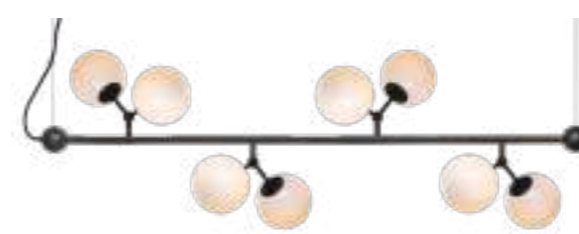

*ADJUSTABLE
TUBE/ARMS