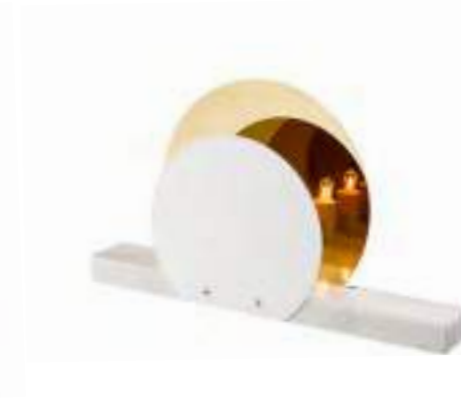

Marble Eclipse
White
Art. 740499

Size: Ø25, H20 cm, L36cm
Material: Marble, metal
Color: White
Socket: G9, Max 28W excl.
Cable: 200cm textile