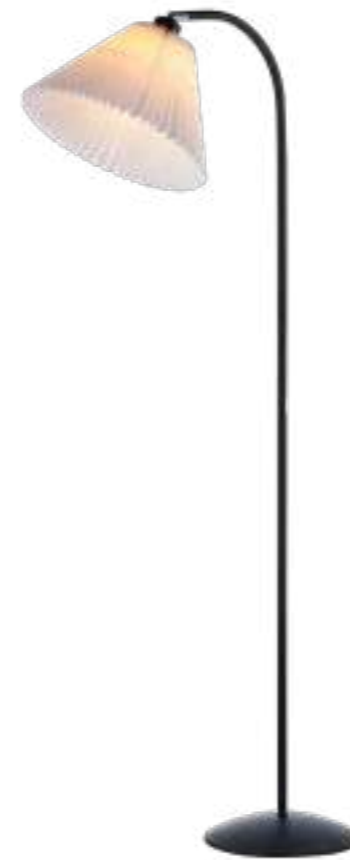

Medina floor lamp
White/black
Art. 716517

Size: Ø33 cm, H132 cm
Material: PP, metal
Color: White, black
Socket: E27, Max 40W excl.
Cable: 150 cm plastic